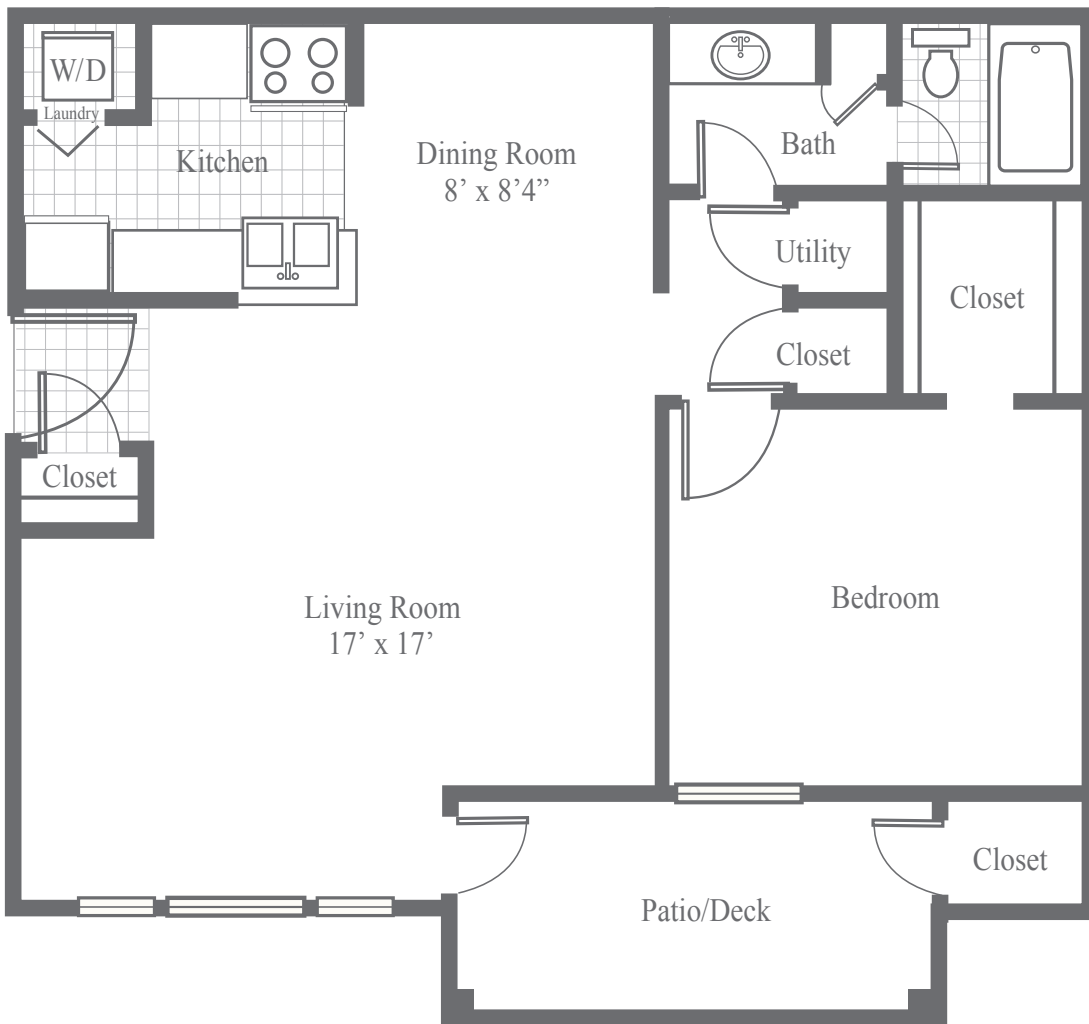

DUNWOODY RIDGE

Luxury Apartments

One Bedroom Deluxe

1 bedroom • 1 bathroom • 800 square feet

- Large living room with separate dining
- Elegant white enamel crown molding
- Stainless steel all-electric GE appliances, built-in microwave, and richly glazed hardwood cabinetry
- Under-cabinet task lighting illuminates granite countertops and subway tile backsplash
- Undermount sinks in both kitchen and bath
- LED lighting for ambiance and energy efficiency
- Some units feature a wood-burning fireplace
- Beautiful oil-rubbed bronze hardware throughout apartment
- Stackable washer & dryer in every apartment
- Private patio/balcony, Hunter ceiling fan, walk-in closet, and outdoor storage closet
- Warm and inviting LVT wood flooring in kitchen, bath and living areas in select apartments

RENT: _____

DEPOSIT: _____

Dimensions are approximate.

Dunwoody Ridge is an all-electric community.

7227 Peachtree Dunwoody Road • Atlanta, GA 30328
Phone 770.399.6046 • Fax 770.396.6146 • Email info@dunwoodyridge.com

DUNWOODYRIDGE.COM