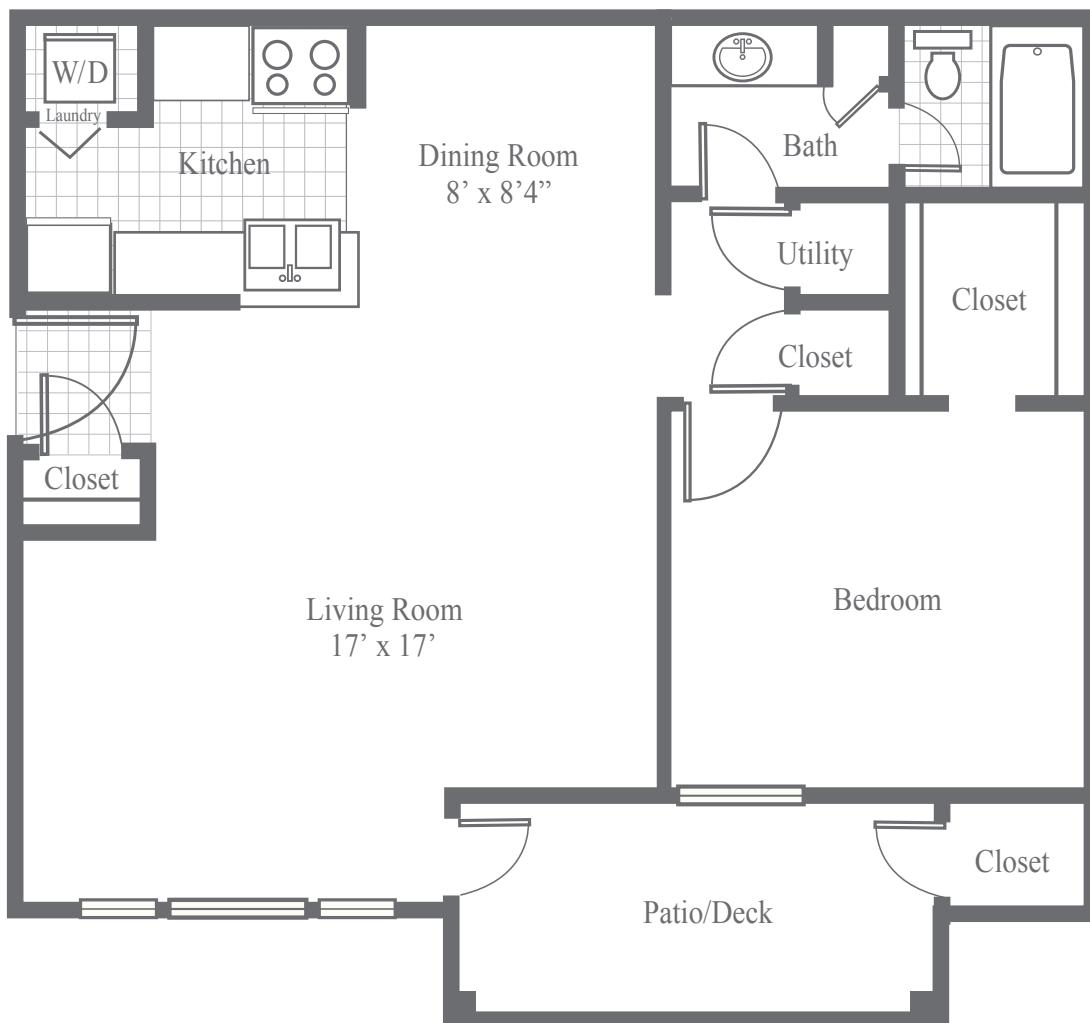

One Bedroom

1 bedroom • 1 bathroom • 800 square feet

Large living room and separate dining, crown molding, fully equipped kitchen with stainless steel appliances in select units, microwave, walk-in closet and outdoor storage closet, ceiling fan, LED lighting for ambiance and energy efficiency, washer & dryer, private patio or balcony. Wood-burning fireplace in select units.

RENT: _____ DEPOSIT: _____

Dimensions are approximate.
Dunwoody Ridge is an all-electric community.