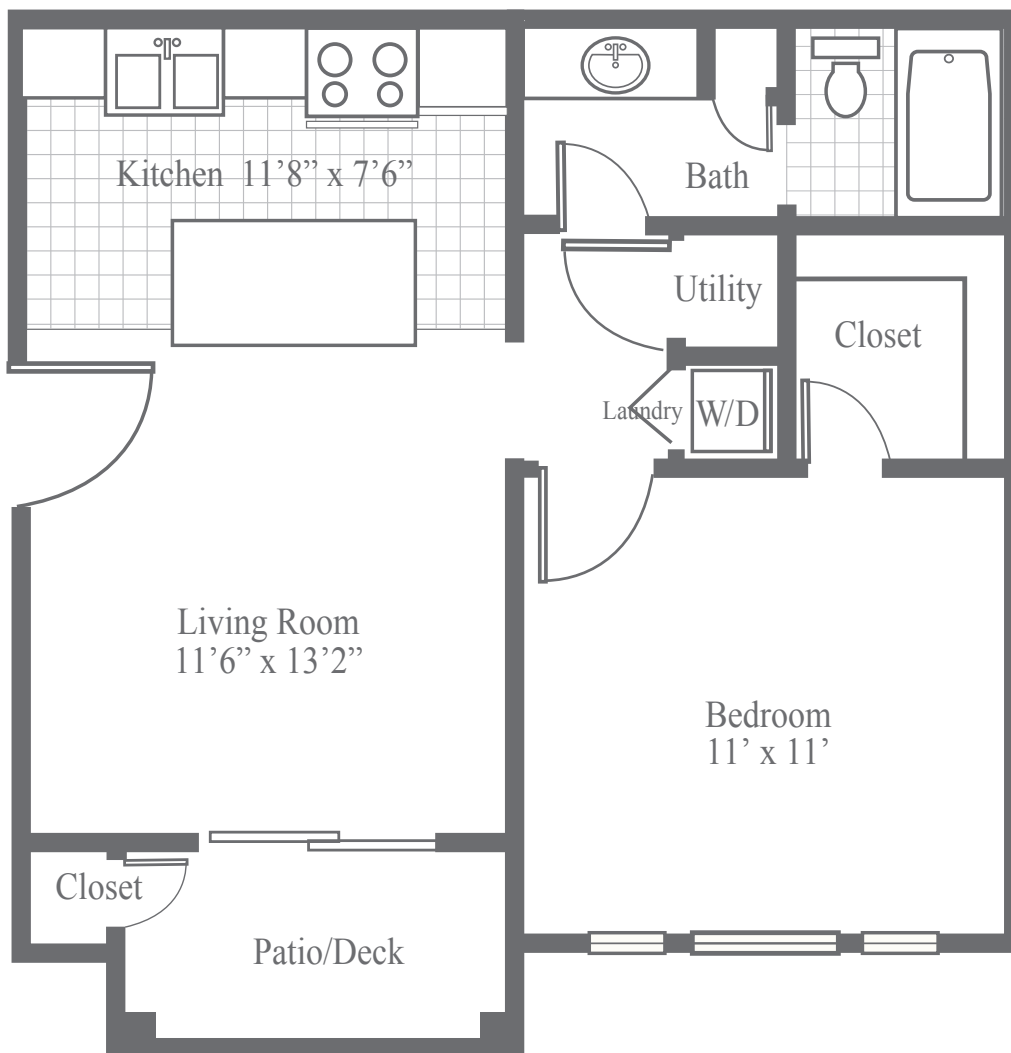

Executive One Bedroom

1 bedroom • 1 bathroom • 600 square feet

Dunwoody's most popular and affordable luxury floor plan! A free-standing breakfast island is the center of entertainment, crown molding, stainless steel appliances in select units, microwave, private patio or balcony, ceiling fan, LED lighting for ambiance and energy efficiency, walk-in closet, outdoor storage closet and washer & dryer.

RENT: _____ DEPOSIT: _____

Dimensions are approximate.
Dunwoody Ridge is an all-electric community.