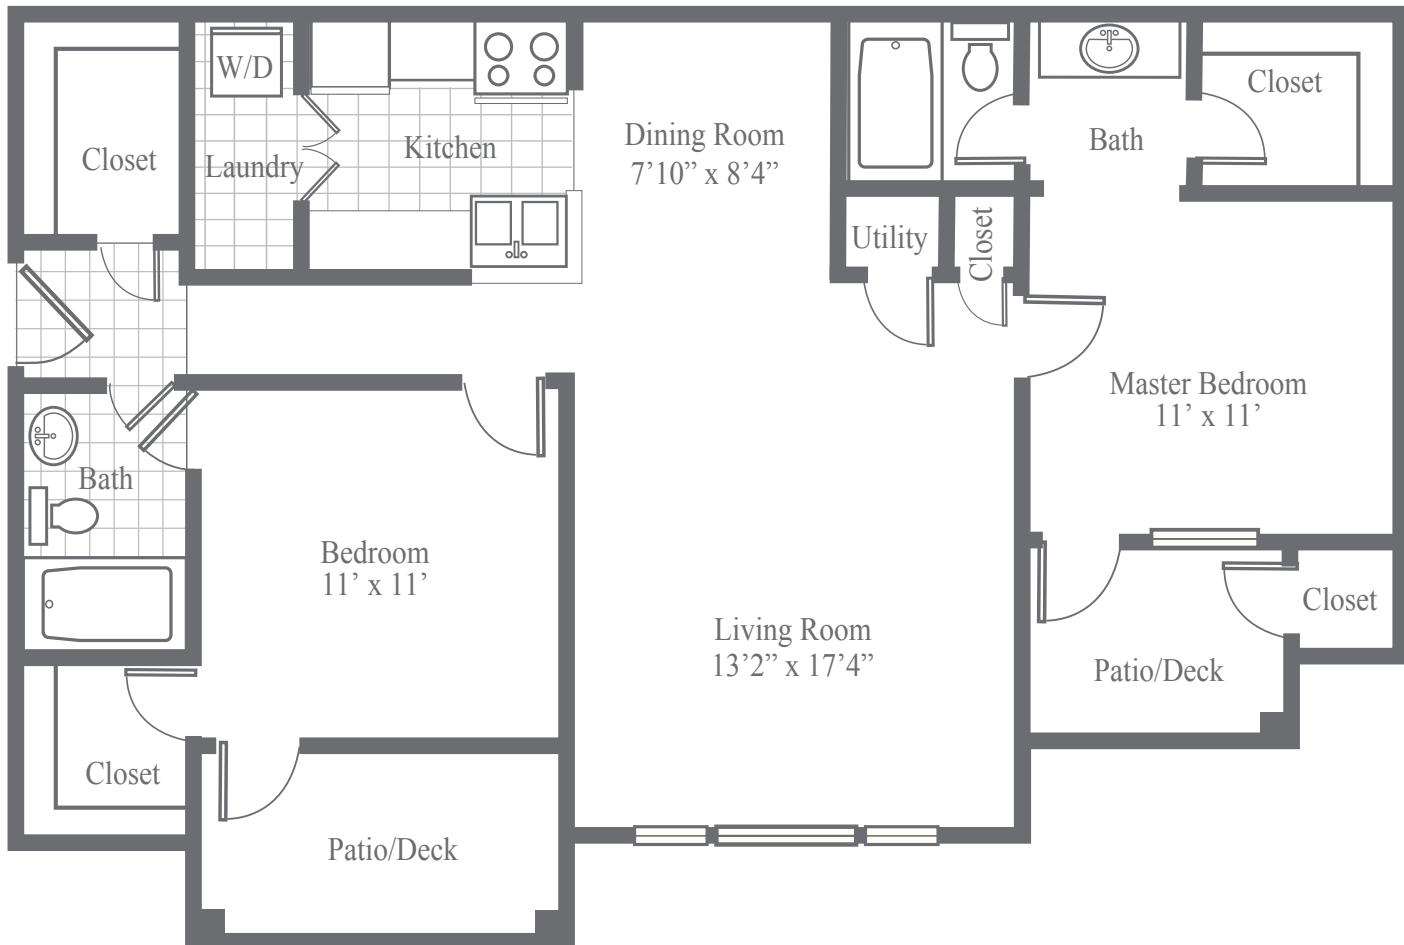

**DUNWOODY
RIDGE**
Luxury Apartments

Two Bedroom

2 bedrooms • 2 bathrooms • 1100 square feet

Large living space and separate dining, crown molding, fully equipped kitchen with stainless steel appliances in select units, microwave, private patio or balcony, walk-in closets and outdoor storage closet, ceiling fans and washer & dryer. Wood-burning fireplace in select units.

RENT: _____ DEPOSIT: _____

Dimensions are approximate.

Dunwoody Ridge is an all-electric community.

7227 Peachtree Dunwoody Road • Atlanta, GA 30328
Phone 770.399.6046 • Fax 770.396.6146 • Email info@dunwoodyridge.com

DUNWOODYRIDGE.COM